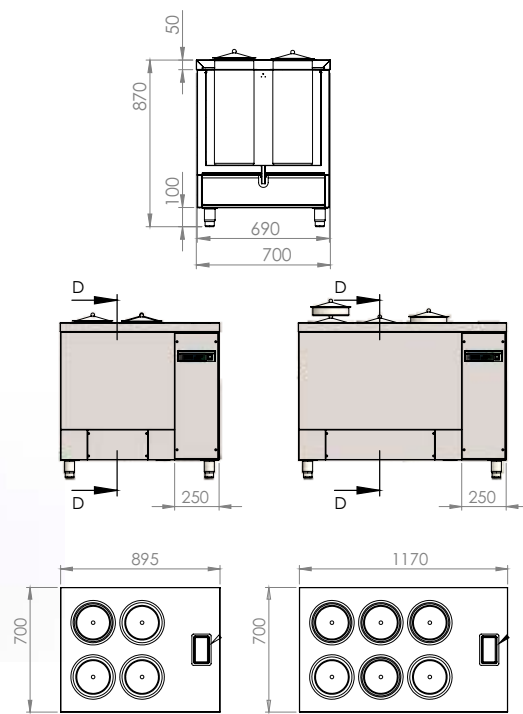

1

2

3

Specifications

Features

- Static fridge
- LED Lights T8
- Solid materials Decoration
- Possibility of choice of corian color
- Choice of glasses color between black & white
- The carapines are included in the price

①	Models R290	Models R449a	Dimensions (l x (w) x (h) cm	Capacity (trays)	Vol. (lt)	Power (W)/(hp)	Temp. (°C)	Weight (kg)
	TG-069-4R	TG-069-4	64 x 90 x 125	4 carap.	0,8	880 / (1/2)	-18	125
	TG-099-6R	TG-099-6	91 x 90 x 125	6 carap.	1,1	880 / (1/2)	-18	150
	TG-119-8R	TG-119-8	118 x 90 x 125	8 carap.	1,5	1.080 / (3/4)	-18	175

POZZETTI ICE CREAM REMOTE WITHOUT DECORATION

②	Models R290	Dimensions (l x (w) x (h) cm	Capacity (trays)	Vol. (lt)	Power (W)/(hp)	Temp. (°C)	Weight (kg)
	TG-067-4RT	61 x 70 x 87	4 carap.	0,5	880 / (1/2)	-18	95
	TG-097-6RT	88 x 70 x 87	6 carap.	0,6	880 / (1/2)	-18	120
	TG-117-8RT	115 x 70 x 87	8 carap.	0,7	880 / (1/2)	-18	140

POZZETTI ICE CREAM WITH DECORATION AND COMPRESSOR

③	Models R290	Models R449a	Dimensions (l x (w) x (h) cm	Capacity (trays)	Vol. (lt)	Power (W)/(hp)	Temp. (°C)	Weight (kg)
	TG-227-12R	TG-227-12	224 x 72 x 125	12+12 carap.	1.2	1500 / (1/1)	-18	250