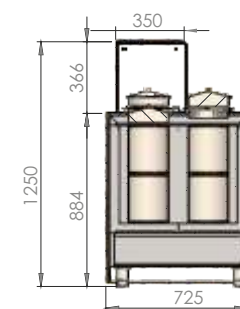

1

2

3

Specifications

Features

- Static fridge
- LED Lights T8
- Solid materials Decoration
- Possibility of choice of corian color
- Choice of glasses color between black & white
- The carapines are included in the price

①	Models R290	Models R449a	Dimensions (l x (w) x (h) cm	Capacity (trays)	Vol. (lt)	Power (W)/(hp)	Temp. (°C)	Weight (kg)
	TG-069-4R	TG-069-4	64 x 90 x 125	4 carap.	0,8	880 / (1/2)	-18	125
	TG-099-6R	TG-099-6	91 x 90 x 125	6 carap.	1,1	880 / (1/2)	-18	150
	TG-119-8R	TG-119-8	118 x 90 x 125	8 carap.	1,5	1.080 / (3/4)	-18	175

POZZETTI ICE CREAM REMOTE WITHOUT DECORATION

②	Models R290	Dimensions (l x (w) x (h) cm	Capacity (trays)	Vol. (lt)	Power (W)/(hp)	Temp. (°C)	Weight (kg)
	TG-067-4RT	61 x 70 x 87	4 carap.	0,5	880 / (1/2)	-18	95
	TG-097-6RT	88 x 70 x 87	6 carap.	0,6	880 / (1/2)	-18	120
	TG-117-8RT	115 x 70 x 87	8 carap.	0,7	880 / (1/2)	-18	140

POZZETTI ICE CREAM WITH DECORATION AND COMPRESSOR

③	Models R290	Models R449a	Dimensions (l x (w) x (h) cm	Capacity (trays)	Vol. (lt)	Power (W)/(hp)	Temp. (°C)	Weight (kg)
	TG-227-12R	TG-227-12	224 x 72 x 125	12+12 carap.	1.2	1500 / (1/1)	-18	250