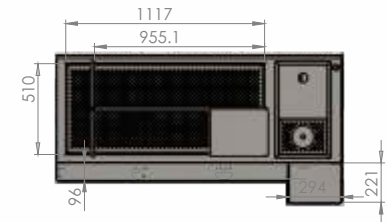

Cafe - Creperie - Snack Bar

POSTO CAFE

POSTOCAFE

| Models | Dimensions (l) x (w) x (h) cm | Temp. (°C) | Weight (kg) |
|----------|----------------------------------|---------------|----------------|
| AK-127-K | 141 x 70 x 87 | 0 - 8 | 110 |
| AK-167-K | 188 x 70 x 87 | 0 - 8 | 150 |
| AK-207-K | 235 x 70 x 87 | 0 - 8 | 190 |

Cocktail counters with integrated refrigerator represent an innovative and practical solution for bars, nightclubs and restaurants that wish to offer their customers high-quality cocktails with significant time savings and optimized resource management. These counters are designed to simplify the process of making the drink, thanks to the use of pre-measured ingredients and a structure that allows you to better organize the work space.

Coffee station

POSTO CAFE

Cafe - Creperie - Snack Bar

POSTOCAFE

| Models | Dimensions (l) x (w) x (h) cm | Temp. (°C) | Power (W)/(hp) |
|----------|----------------------------------|---------------|-------------------|
| KK-187-E | 188 x 70 x 87 | 0 - 8 | - |

BAR STATION

| Models | Dimensions (l) x (w) x (h) cm | Temp. (°C) | Power (W)/(hp) |
|----------|----------------------------------|---------------|-------------------|
| BS-167-B | 160 x 70 x 87 | - | - |