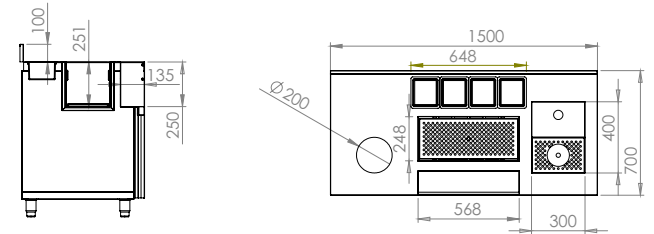

Cafe - Creperie - Snack Bar

BAR STATION

BAR STATION

Models	Dimensions (l) x (w) x (h) cm	Weight (kg)
BS-157-R	150 x 70 x 87	160