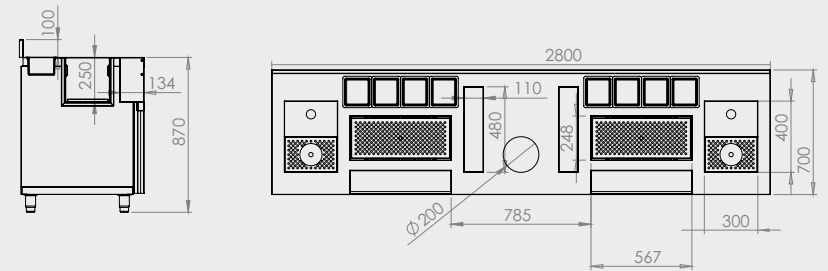

BAR STATION

| Models | Dimensions (l) x (w) x (h) cm | Temp. (°C) | Power (W)/(hp) |
|----------|----------------------------------|---------------|-------------------|
| BS-167-B | 160 x 70 x 87 | - | - |

BAR STATION

| Models | Dimensions (l) x (w) x (h) cm | Temp. (°C) | Power (W)/(hp) |
|----------|----------------------------------|---------------|-------------------|
| BS-207-B | 200 x 70 x 87 | - | - |

Cafe - Creperie - Snack Bar

BAR STATION

BAR STATION

| Models | Dimensions (l) x (w) x (h) cm | Weight (kg) |
|----------|----------------------------------|----------------|
| BS-157-R | 150 x 70 x 87 | 160 |

BAR STATION

| Models | Dimensions (l) x (w) x (h) cm | Weight (kg) |
|----------|----------------------------------|----------------|
| BS-287-R | 280 x 70 x 87 | 240 |

BAR STATION

| Models | Dimensions (l) x (w) x (h) cm | Power (W)/(hp) | Weight (kg) |
|----------|----------------------------------|-------------------|----------------|
| BS-157-N | 150 x 70 x 86 | 435/(1/4) | 205 |