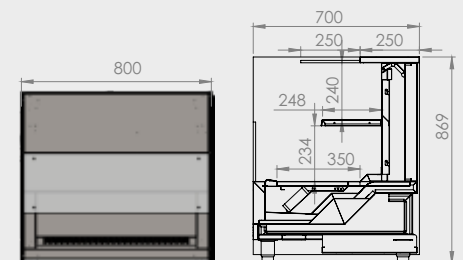

Nested "grab and go" refrigerated showcase with air recirculation. Ideal for all catering establishments for quick and easy selling as you place next to the till and it 'triggers' the sale. Its design and function make it the perfect way to display products easily accessible to the customer.

Specifications

- Temperature +2+8, ideal for all types of food and drinks
- Build in 1 dimension
- Food is placed on a shelf inside the two compartments
- Cold air curtain at the front minimizes heat loss
- Electronic temperature control
- Lighting that provides a bright interior with a user-replaceable bulb
- Easy cleaning due to the stainless steel construction inside and outside as well as the cold air deflectors.
- Sides made of security glasses

OPEN FRONT REFRIGERATED

Models	Dimensions (l x w x h) cm	Vol. (lt)	Power (W)/(hp)	Temp. (°C)
GG-087-0	80 x 70 x 87	0,2	1/2	4-8
GG-107-0	100 x 70 x 87	0,25	1/2	4-8