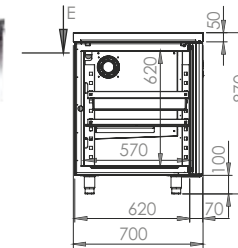

Line 70 Specifications

Optional Configuration

Drawer installation instead of Small door, upon Request

Προαιρετική επιλογή:

Τοποθέτηση συρταριού αντί μικρής πόρτας κατόπιν ζήτησης

Surcharge / Χρέωση € 200,00

COMPRESSOR ON THE RIGHT HAND SIDE | ΜΗΧΑΝΗ ΣΥΡΤΑΡΩΤΗ

	Models R290a	Models R449a	Dimensions (l) x (w) x (h) cm	Vol. (lt)	Doors No	Power (W)/(hp)	Temp. (°C)	Grid (l) x (w) cm	GN Dim.
①	TS-097-DR	TS-097-D	94 x 70 x 87	180	1 Large 1 Small	435 / (1/4)	0/+8	33.5 x 57	GN 1/1
②	TS-107-DR	TS-107-D	107 x 70 x 87	220	1 Large 1 Small	435 / (1/4)	0/+8	46 x 57	-
③	TS-147-DR	TS-147-D	141 x 70 x 87	280	2 Large 1 Small	435 / (1/4)	0/+8	33.5 x 57	GN 1/1
④	TS-187-DR	TS-187-D	188 x 70 x 87	400	3 Large 1 Small	772 / (1/2)	0/+8	33.5 x 57	GN 1/1

REMOTE COMPRESSOR | ΧΩΡΙΣ ΜΗΧΑΝΗ

	Models	Dimensions (l) x (w) x (h) cm	Vol. (lt)	
①	TR-097-2	113 x 70 x 87	220	2 DOORS
②	TB-097-2	113 x 70 x 87	220	
③	TR-107-2	126 x 70 x 87	250	
④	TB-107-2	126 x 70 x 87	250	

	Models	Dimensions (l) x (w) x (h) cm	Vol. (lt)	
⑤	TR-147-3	160 x 70 x 87	310	3 DOORS
⑥	TB-147-3	160 x 70 x 87	310	
⑦	TR-167-3	179 x 70 x 87	370	
⑧	TB-167-3	179 x 70 x 87	370	

	Models	Dimensions (l) x (w) x (h) cm	Vol. (lt)	
⑨	TR-187-4	207 x 70 x 87	420	4 DOORS
⑩	TB-187-4	207 x 70 x 87	420	
⑪	TR-217-4	233 x 70 x 87	510	
⑫	TB-217-4	233 x 70 x 87	510	
⑬	TR-237-5	254 x 70 x 87	600	5D.

5 DOORS