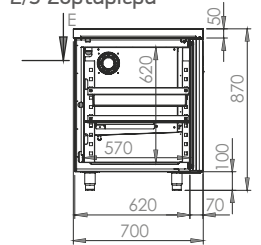

Evaporator with_ **€25**
protective coating