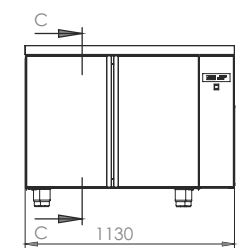

Line 70 Specifications

Optional Configuration

Drawer installation instead of Small door, upon Request

Προαιρετική επιλογή:

Τοποθέτηση συρταριού αντί μικρής πόρτας κατόπιν ζήτησης

Surcharge / Χρέωση € 200,00

COMPRESSOR ON THE RIGHT HAND SIDE | ΜΗΧΑΝΗ ΣΥΡΤΑΡΩΤΗ

	Models R290a	Models R449a	Dimensions (l) x (w) x (h) cm	Vol. (lt)	Doors No	Power (W)/(hp)	Temp. (°C)	Grid (l) x (w) cm	GN Dim.
①	TS-097-DR	TS-097-D	94 x 70 x 87	180	1 Large 1 Small	435 / (1/4)	0/+8	33.5 x 57	GN 1/1
②	TS-107-DR	TS-107-D	107 x 70 x 87	220	1 Large 1 Small	435 / (1/4)	0/+8	46 x 57	-
③	TS-147-DR	TS-147-D	141 x 70 x 87	280	2 Large 1 Small	435 / (1/4)	0/+8	33.5 x 57	GN 1/1
④	TS-187-DR	TS-187-D	188 x 70 x 87	400	3 Large 1 Small	772 / (1/2)	0/+8	33.5 x 57	GN 1/1

REMOTE COMPRESSOR | ΧΩΡΙΣ ΜΗΧΑΝΗ

	Models	Dimensions (l) x (w) x (h) cm	Vol. (lt)	
①	TR-097-2	113 x 70 x 87	220	2 DOORS
②	TB-097-2	113 x 70 x 87	220	
③	TR-107-2	126 x 70 x 87	250	
④	TB-107-2	126 x 70 x 87	250	

	Models	Dimensions (l) x (w) x (h) cm	Vol. (lt)	
⑤	TR-147-3	160 x 70 x 87	310	3 DOORS
⑥	TB-147-3	160 x 70 x 87	310	
⑦	TR-167-3	179 x 70 x 87	370	
⑧	TB-167-3	179 x 70 x 87	370	

	Models	Dimensions (l) x (w) x (h) cm	Vol. (lt)	
⑨	TR-187-4	207 x 70 x 87	420	4 DOORS
⑩	TB-187-4	207 x 70 x 87	420	
⑪	TR-217-4	233 x 70 x 87	510	
⑫	TB-217-4	233 x 70 x 87	510	
⑬	TR-237-5	254 x 70 x 87	600	5D.

5 DOORS