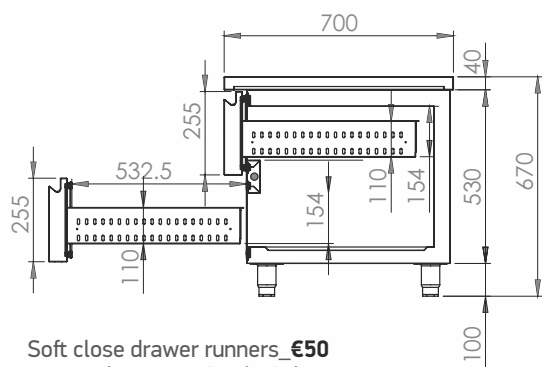

MODULO 40cm

1

MODULO 40cm

2

MODULO 40cm

3

MODULO 40cm

	Models R290	Models R449a	Dimensions (l) x (w) x (h) cm	Vol. (lt)	Drawers No	Power (W)/(hp)	Temp. (°C)	Grid (l) x (w) cm
①	TR-127-LR	TR-127-L	120 x 70 x 68	160	4	435 / (1/4)	0 / +8	1/1
②	TR-167-LR	TR-167-L	160 x 70 x 68	190	6	590 / (3/8)	0 / +8	1/1
③	TR-207-LR	TR-207-L	200 x 70 x 68	240	6	590 / (3/8)	0 / +8	1/1

1

2

3

	Models R290	Models R449a	Dimensions (l) x (w) x (h) cm	Vol. (lt)	Drawers No	Power (W)/(hp)	Temp. (°C)	Grid (l) x (w) cm
①	TR-147-LR	TR-147-L	141 x 70 x 68	160	4	435 / (1/4)	0 / +8	1/1
②	TR-187-LR	TR-187-L	188 x 70 x 68	190	6	590 / (3/8)	0 / +8	1/1
③	TR-237-LR	TR-237-L	235 x 70 x 68	240	8	772 / (1/2)	0 / +8	1/1