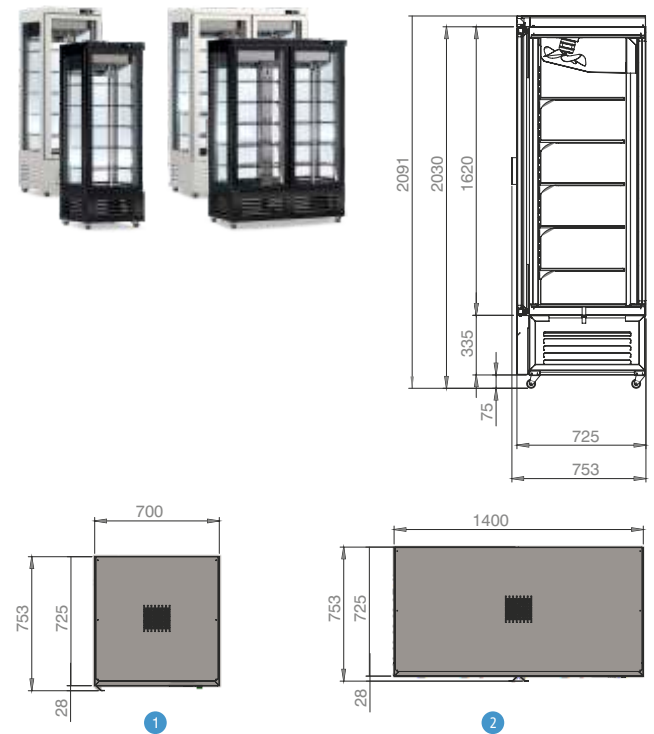

4-Sights Showcase - height 210cm

SINGLE & DOUBLE DOOR

1

2

Inox Cabinets Specifications

Available colors upon request :

White Black Inox Mirror Silver

	Models R290	Models R449a	Dimensions (l) x (w) x (h) cm	Vol. (lt)	Power (W)/(hp)	Temp. (0C)	Grid (l) x (w) cm	Weight (Kg)	
①	C7-097-SR	C7-097-S	70x75x210	650ltr	650	0/+15	4 Shelves	250Kg	SINGLE DOOR
	C7-09E-SR	C7-09E-S	70x75x210	650ltr	700	-5/-20	4 Shelves	250Kg	
	C7-09F-SR	C7-09F-S	70x75x210	650ltr	1080	-5/-20	4 Shelves	250Kg	
②	C9-097-SR	C9-097-S	140x75x210	1300ltr	750	0/+15	4 Shelves	270Kg	DOUBLE DOOR
	C9-09E-SR	C9-09E-S	140x75x210	1300ltr	800	-5/-20	4 Shelves	270Kg	
	C9-09F-SR	C9-09F-S	140x75x210	1300ltr	1180	-5/-20	4 Shelves	280Kg	

*C7-09F-S, C9-09F-S: STATIC FRIDGE

Refrigeration ventilated

Freezer ventilated

Freezer static

Interior LE.D. lighting for All MODELS

Freezer ventilated

Freezer static